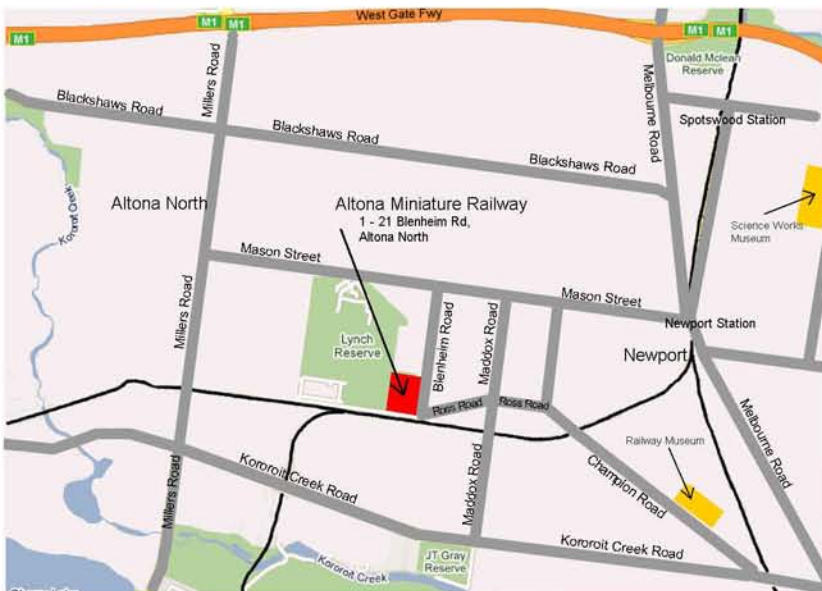

## Altona Miniature Railway

**\$2.50 a Ride**

Come and ride on miniature trains on our 1.25km Railway in the heart of Altona North!

Address: 1 - 21 Blenheim Rd, Altona North (Off Mason Street)  
MELWAYS REF: Map 55 5E (See Map below)

**Running Time**  
11:00 am to 4:00 pm

**Enquires:**  
Ph: 0417 149596

**Web Site Address:**  
[www.altonaminiaturerailway.com.au](http://www.altonaminiaturerailway.com.au)